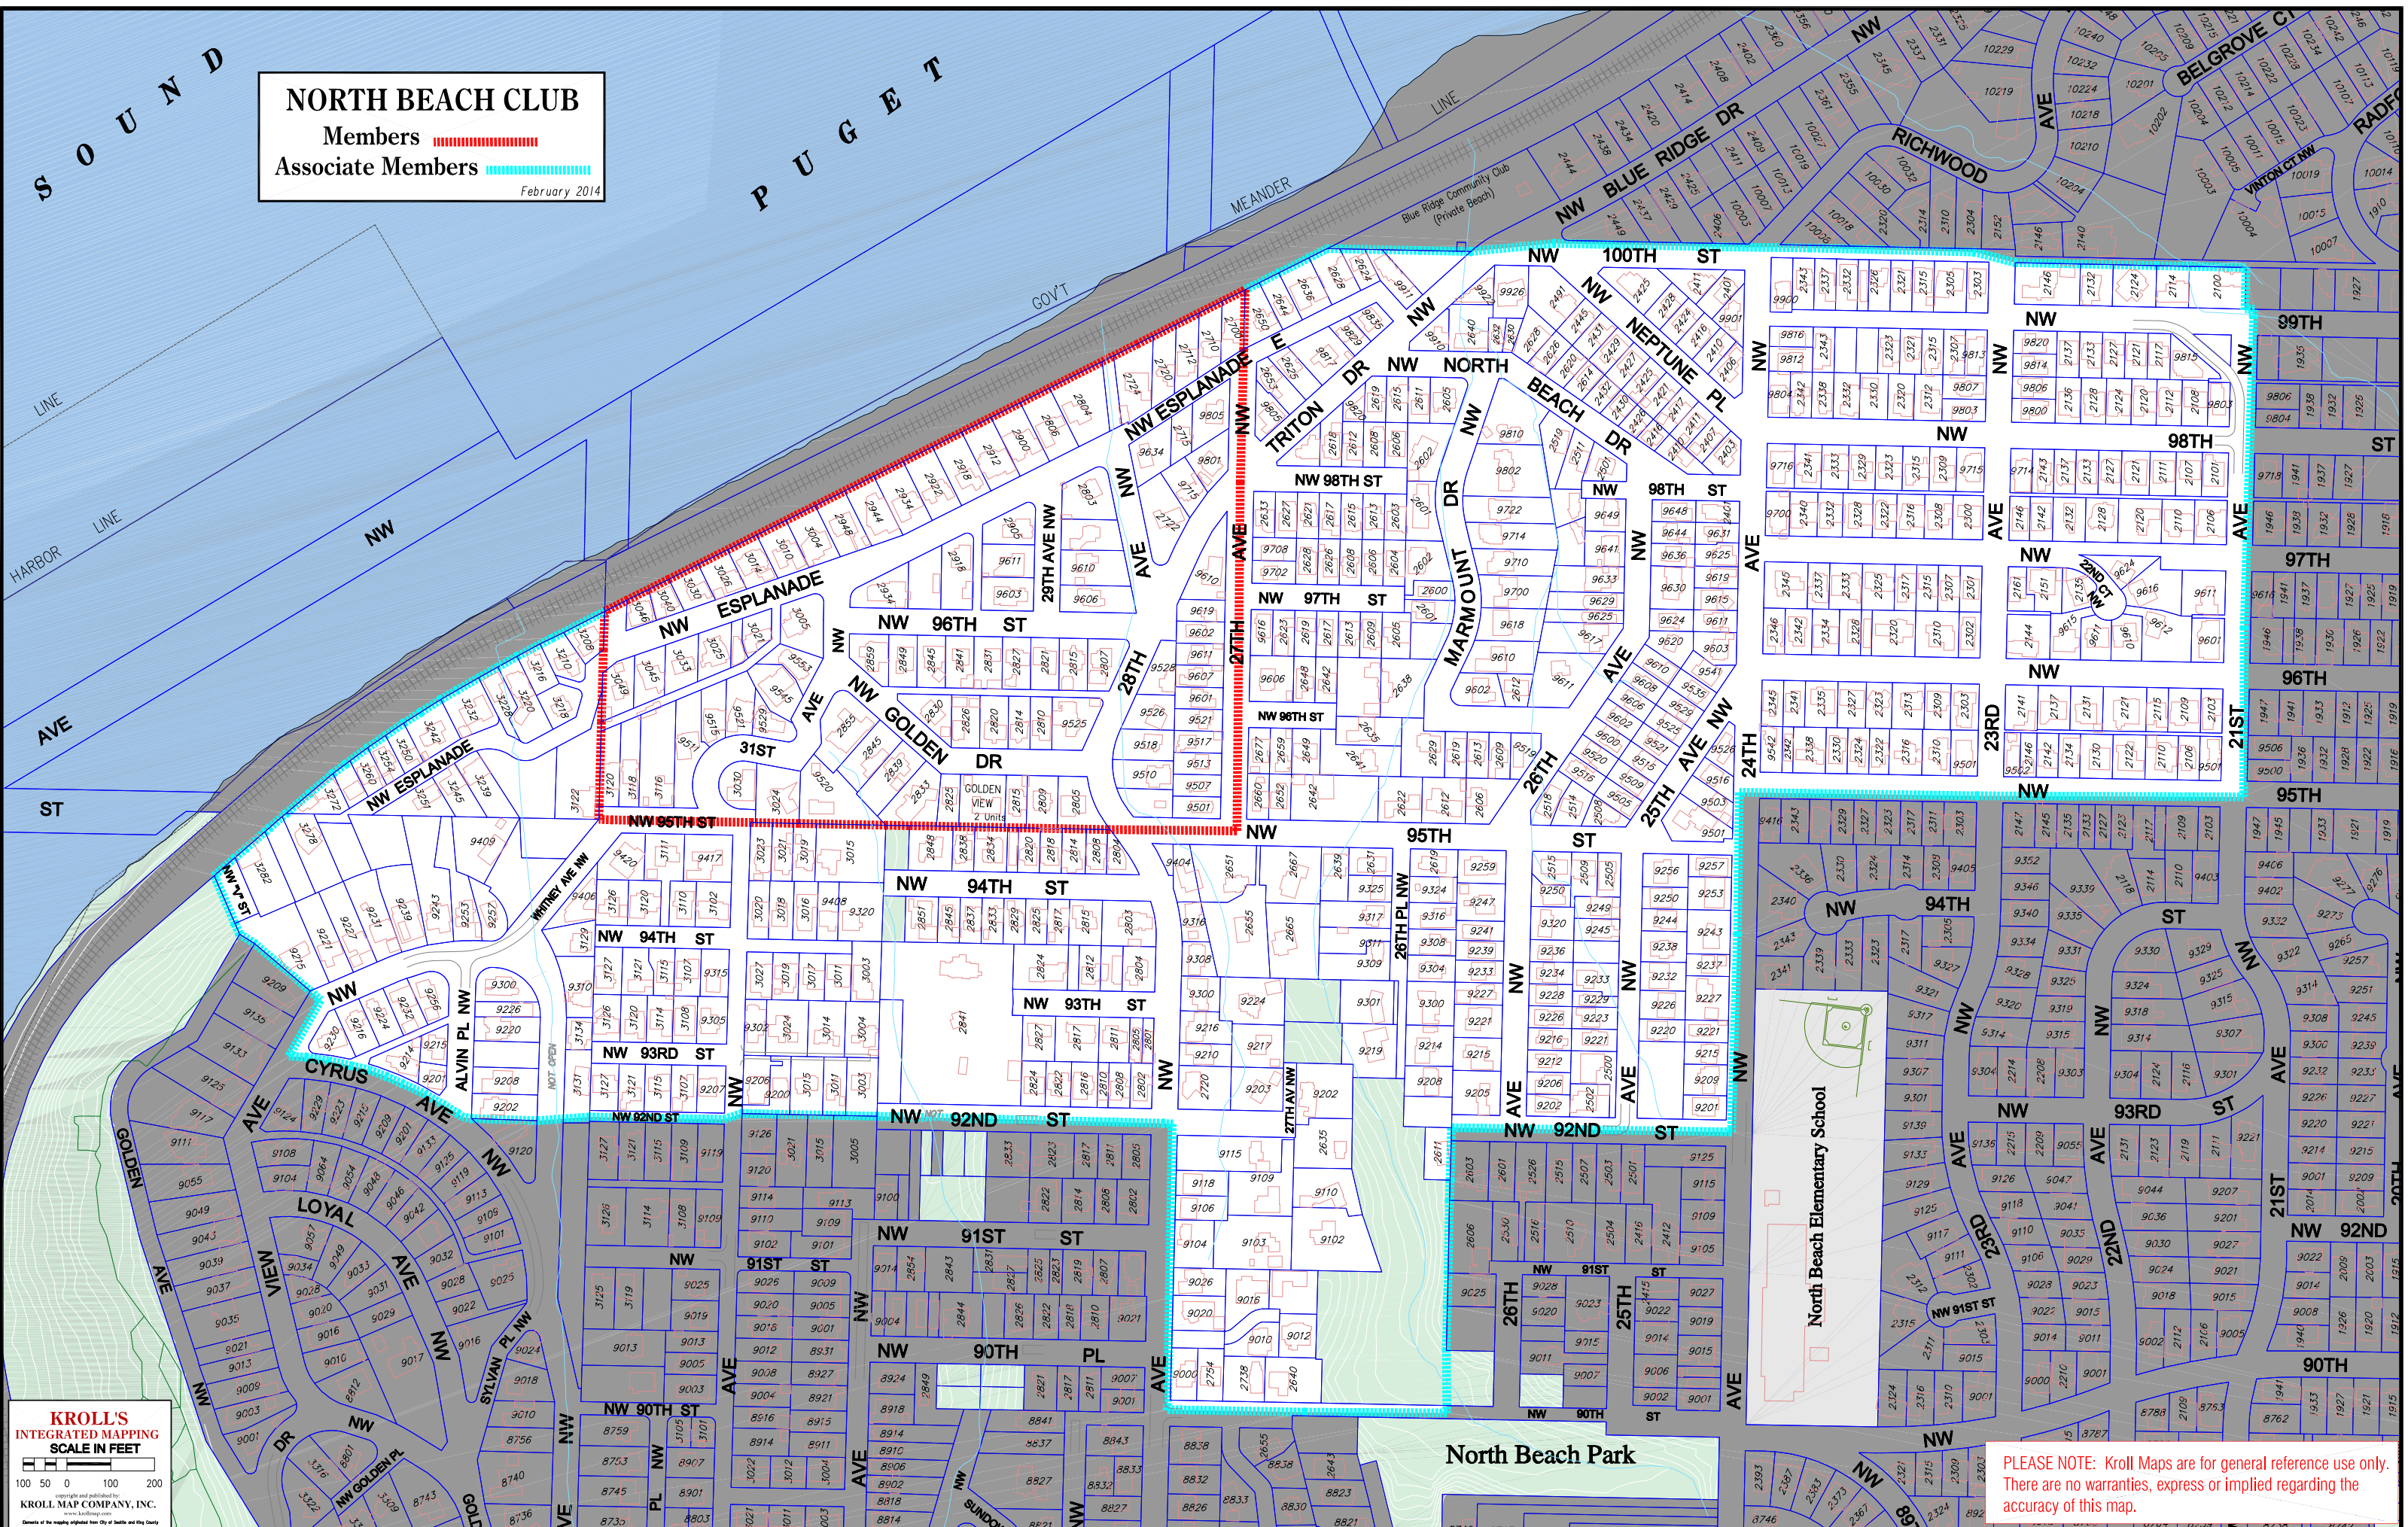

NORTH BEACH CLUB
 Members 
 Associate Members 
 February 2014

S O U N D

P U G E T

KROLL'S
 INTEGRATED MAPPING
 SCALE IN FEET
 0 100 500 1000
 KROLL MAP COMPANY, INC.
 www.krollmap.com

PLEASE NOTE: Kroll Maps are for general reference use only. There are no warranties, express or implied regarding the accuracy of this map.